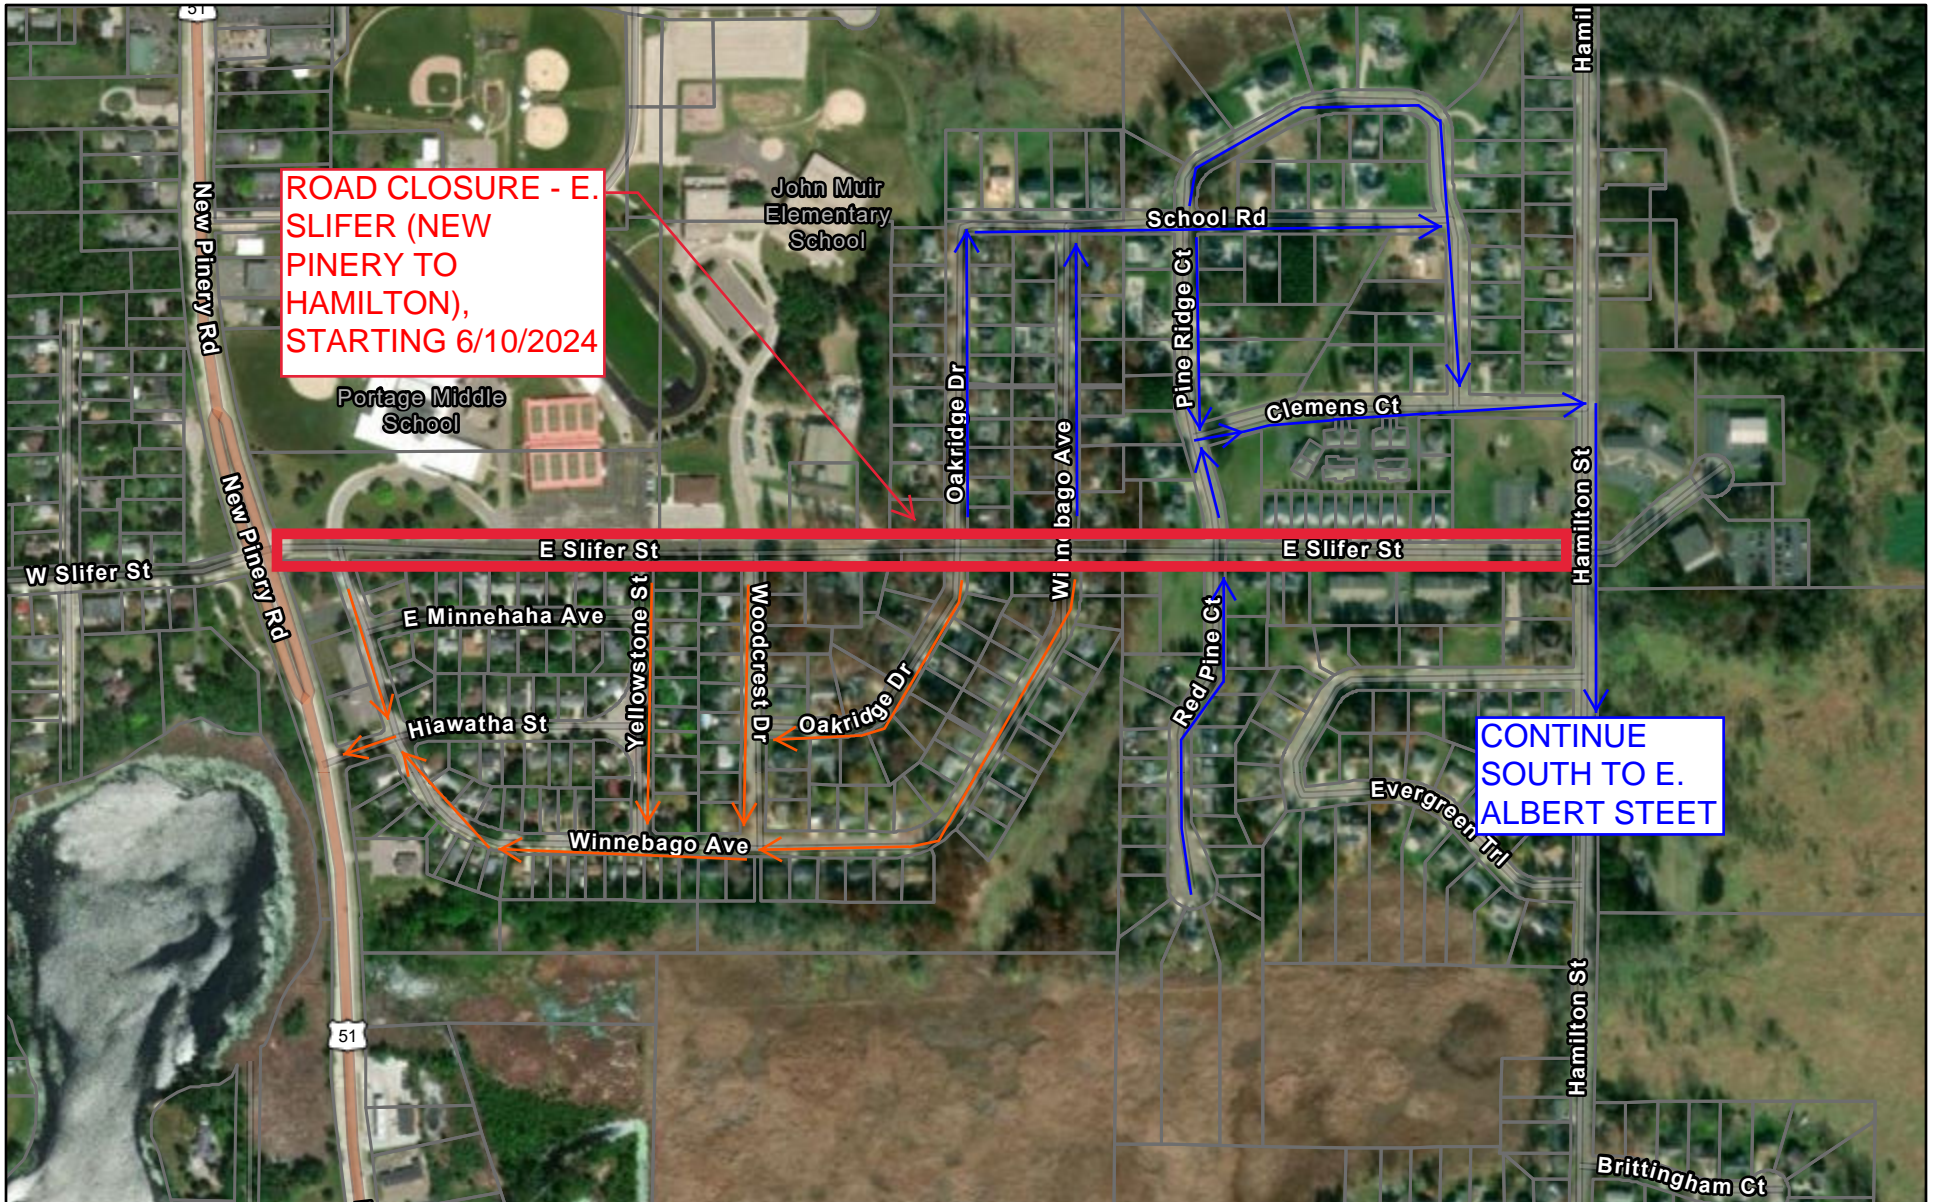

Portage Parcel GIS

5/24/2024, 3:04:48 PM

City Limits

City Tax Parcels

South Detour Route to New Pinery

**North Detour Route to New Pinery
(includes Red-Pine Court)**

Esri Community Maps Contributors, © OpenStreetMap, Microsoft, Esri, TomTom, Garmin, SafeGraph, GeoTechnologies, Inc, METI/NASA, USGS,